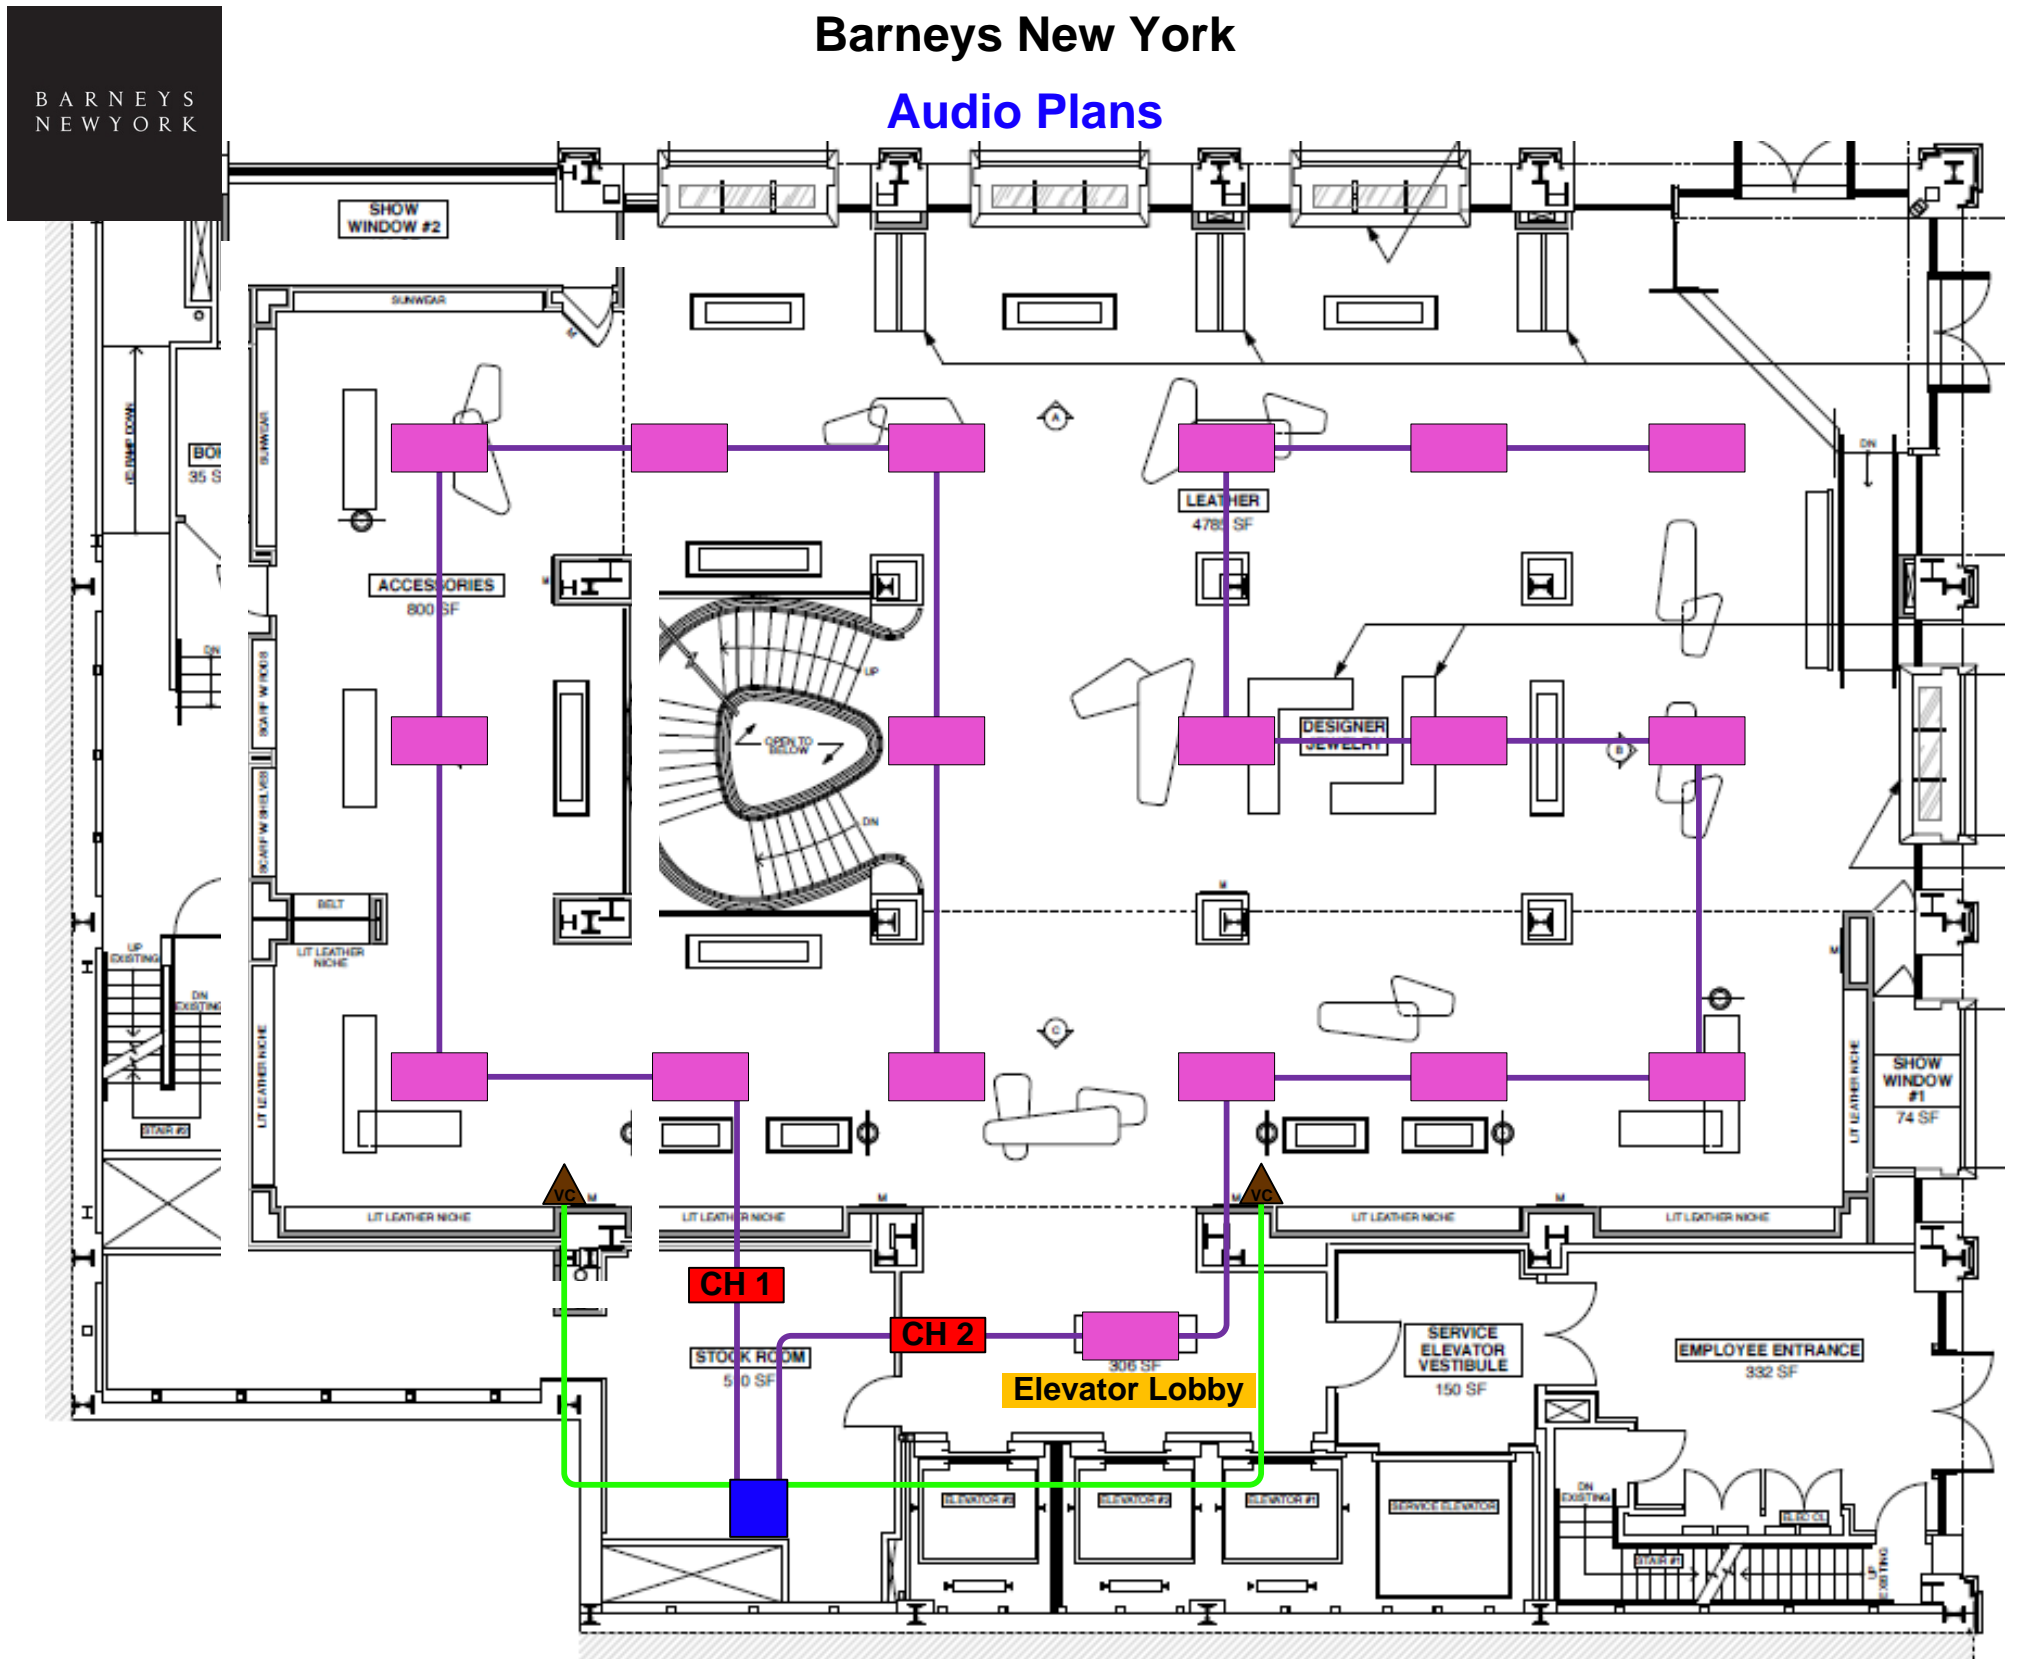

## Audio Plans

- - Equipment Location
- - Stealth LR8g Invisible Speakers
- - 16/2 Speaker Wire (Plenum)
- ▲ - Source/Volume Controls

## Audio Flow