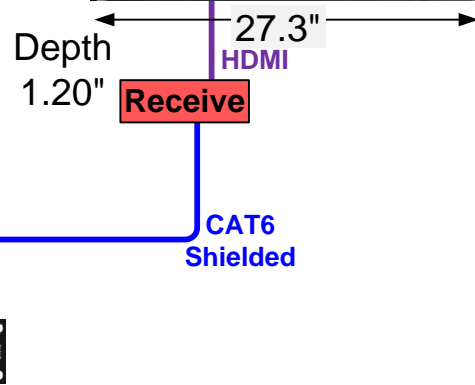

**Samsung UE55D 55" Commercial Monitor (Portrait)**  
NO LOGO on TV Bezel

**Samsung UE55D 55" Commercial Monitor (Portrait)**  
NO LOGO on TV Bezel

**Media Player located Back of House**