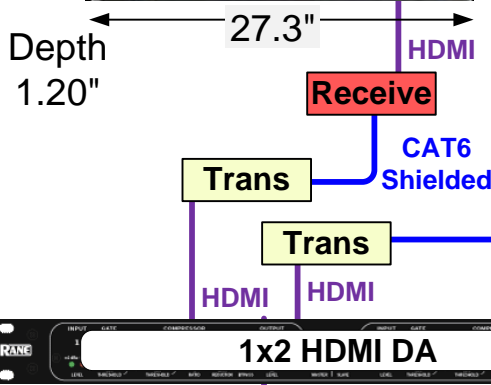

**Samsung UE55D 55" Commercial Monitor (Portrait)**  
NO LOGO on TV Bezel

**Samsung UE55D 55" Commercial Monitor (Portrait)**  
NO LOGO on TV Bezel

**Media Player located Back of House**