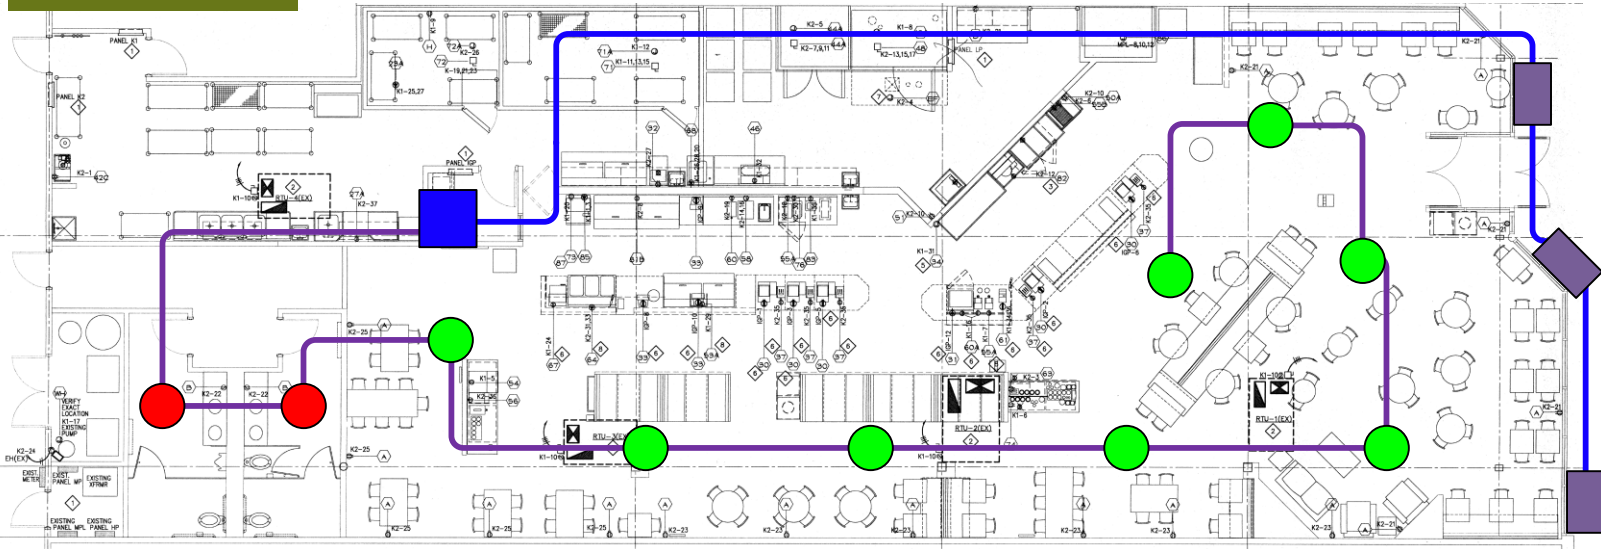

Panera Bread

Audio Plans

Drawing not to scale

- - Equipment Location
- - Speco SP6NXCTUL (White) In-ceiling Speakers - **DINING**
- - Speco SP6NXCTUL (White) In-ceiling Speakers – **REST RMS**
- - Speco SP6AWXTB (Black) Surface Mount Speakers – **OUTDOOR**
- - 16/2 Speaker Wire (Plenum) **Outdoor Speakers**
- - 16/2 Speaker Wire (Plenum) **Indoor Speakers**

Audio Flow

Auto Volume Control Throughout the Day

435 Watts Total