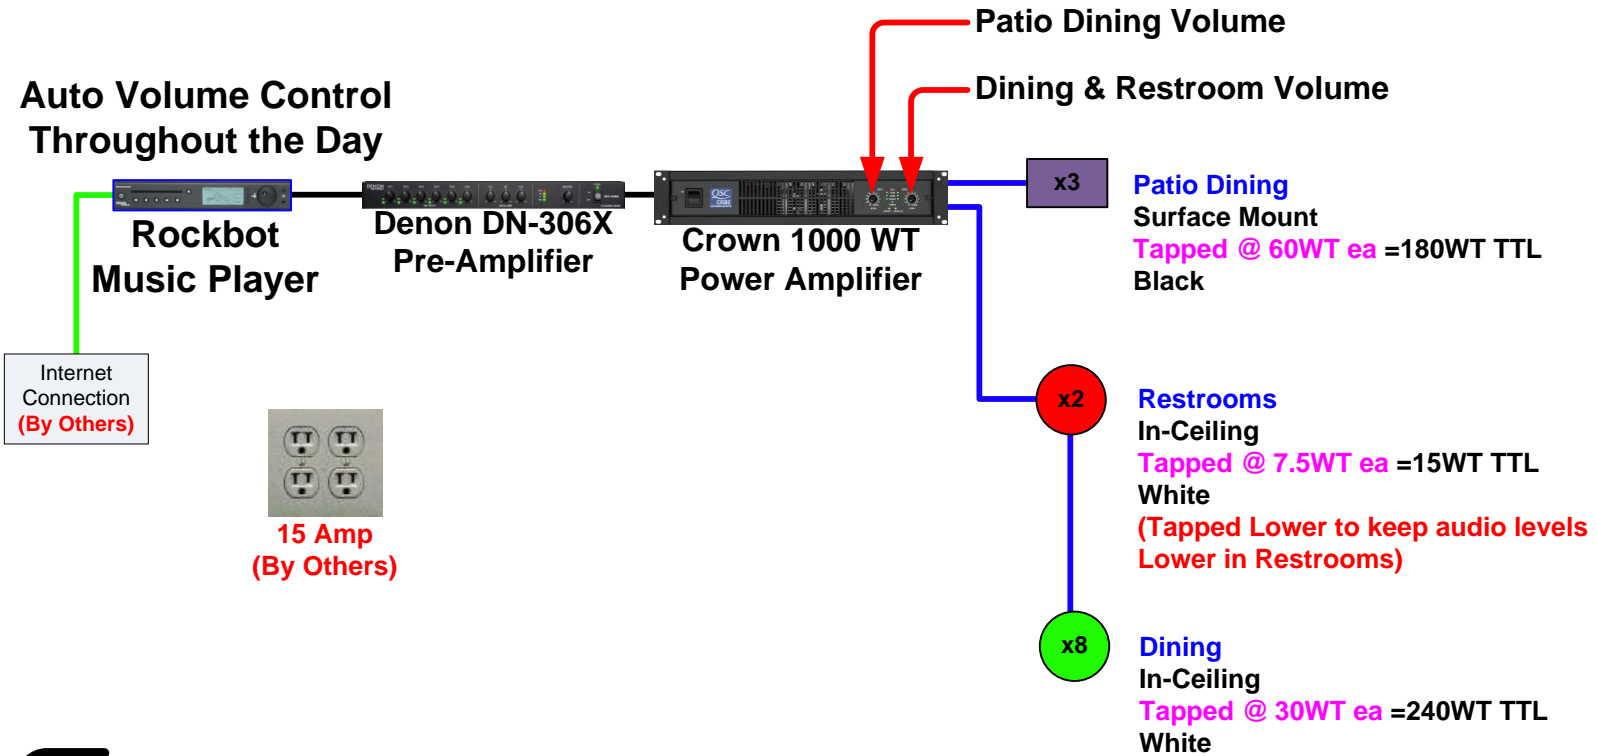

Panera Bread

Audio Plans

Drawing not to scale

- - Equipment Location
- - Speco SP6NXCTUL (White) In-ceiling Speakers - **DINING**
- - Speco SP6NXCTUL (White) In-ceiling Speakers – **REST RMS**
- - Speco SP6AWXTB (Black) Surface Mount Speakers – **OUTDOOR**
- - 16/2 Speaker Wire (Plenum) **Outdoor Speakers**
- - 16/2 Speaker Wire (Plenum) **Indoor Speakers**

Audio Flow

Auto Volume Control Throughout the Day

435 Watts Total