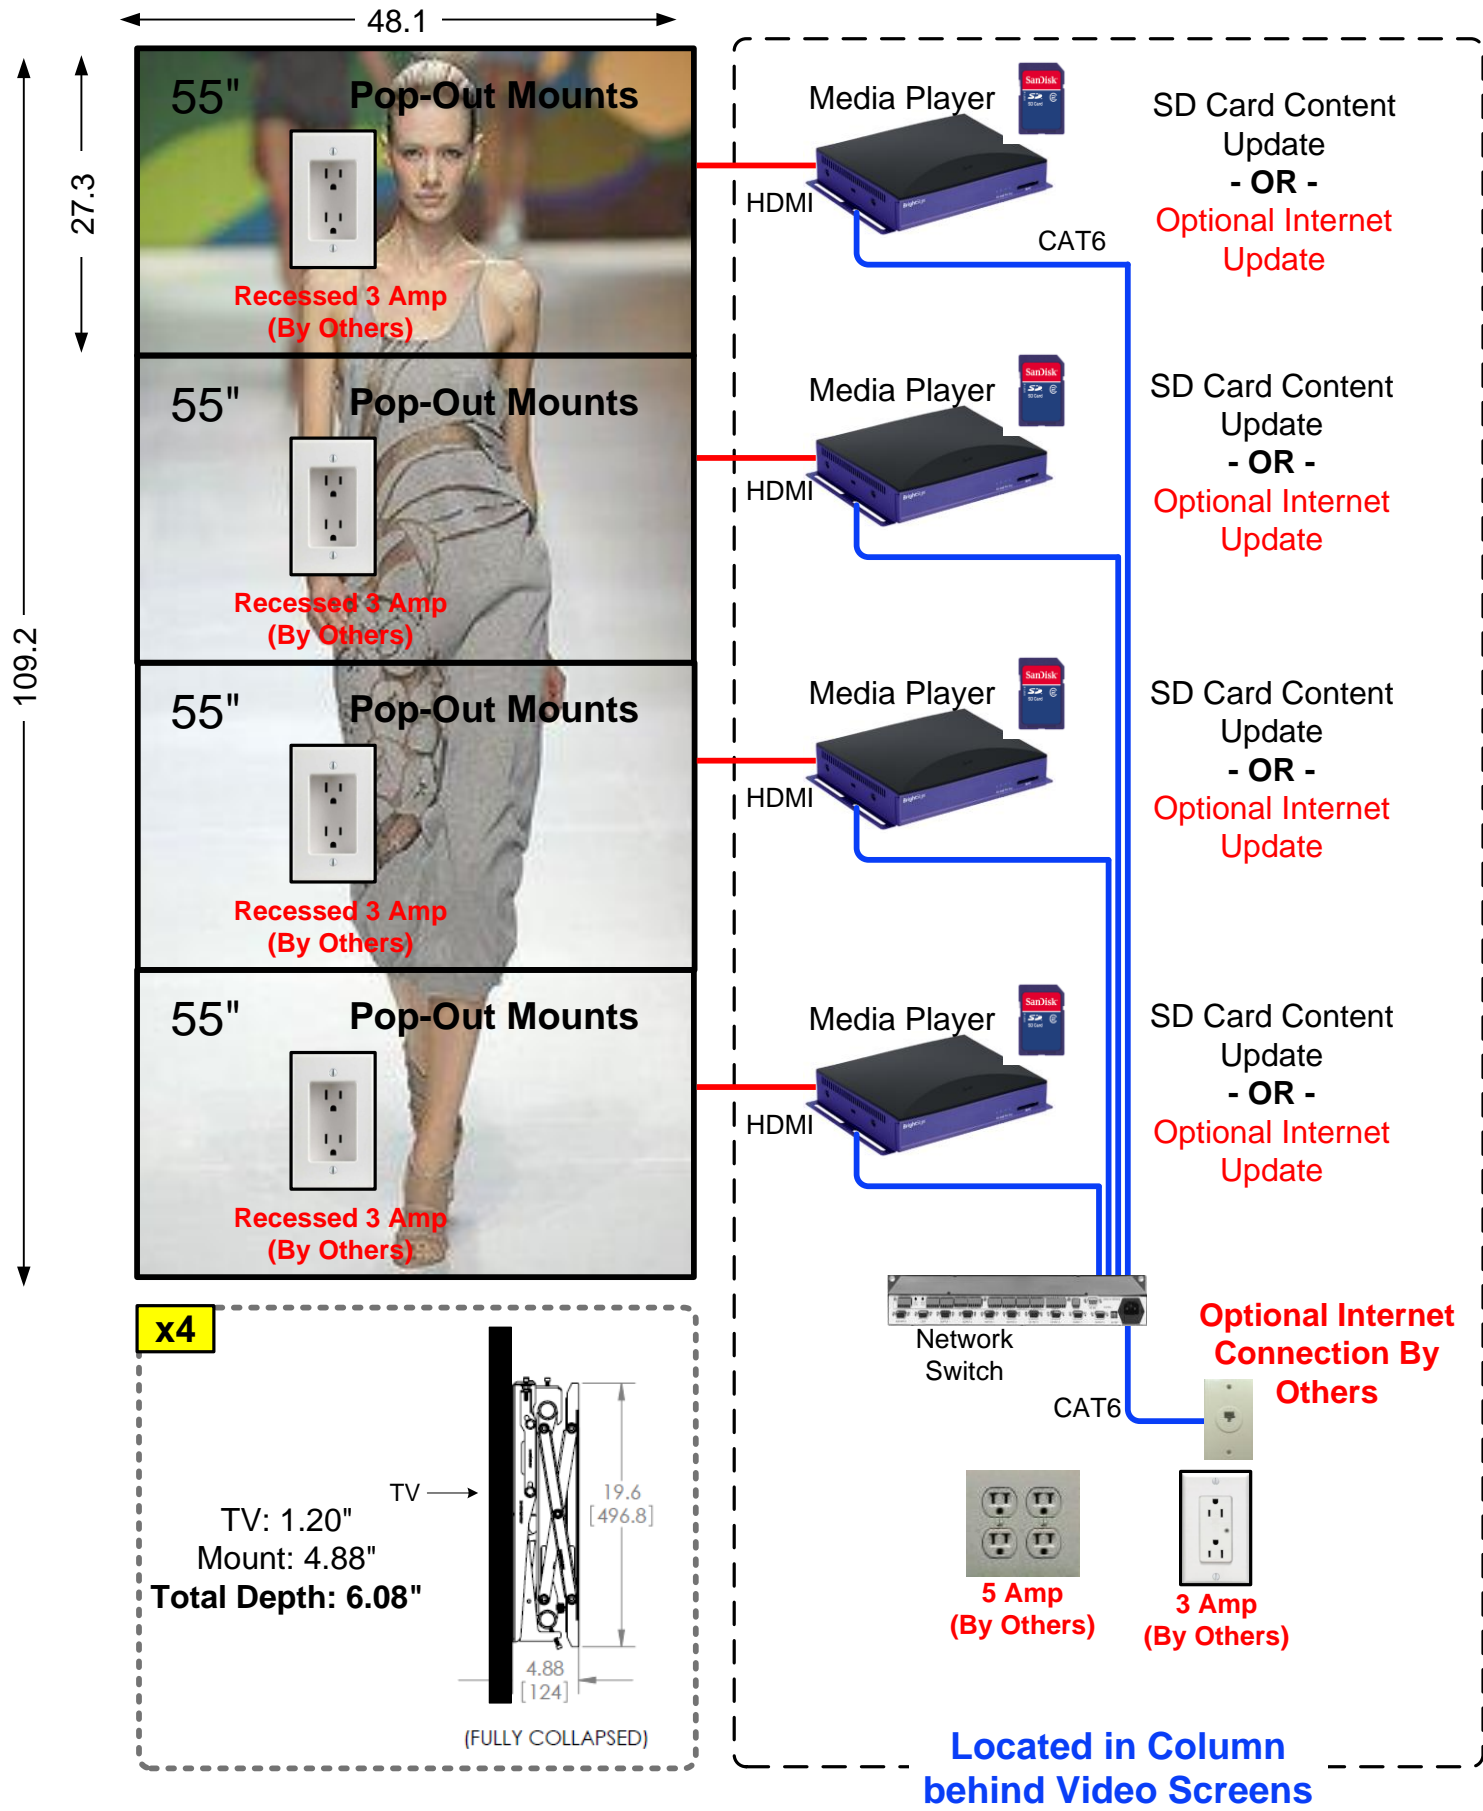

STELLAMOCARTNEY

Greene St. NYC

4 Stack Video Wall (55" Screens)

Palo Alto 42" Touch Screen

ELO 4243L 42" Touch Screen

Crimson Swing Arm Mount